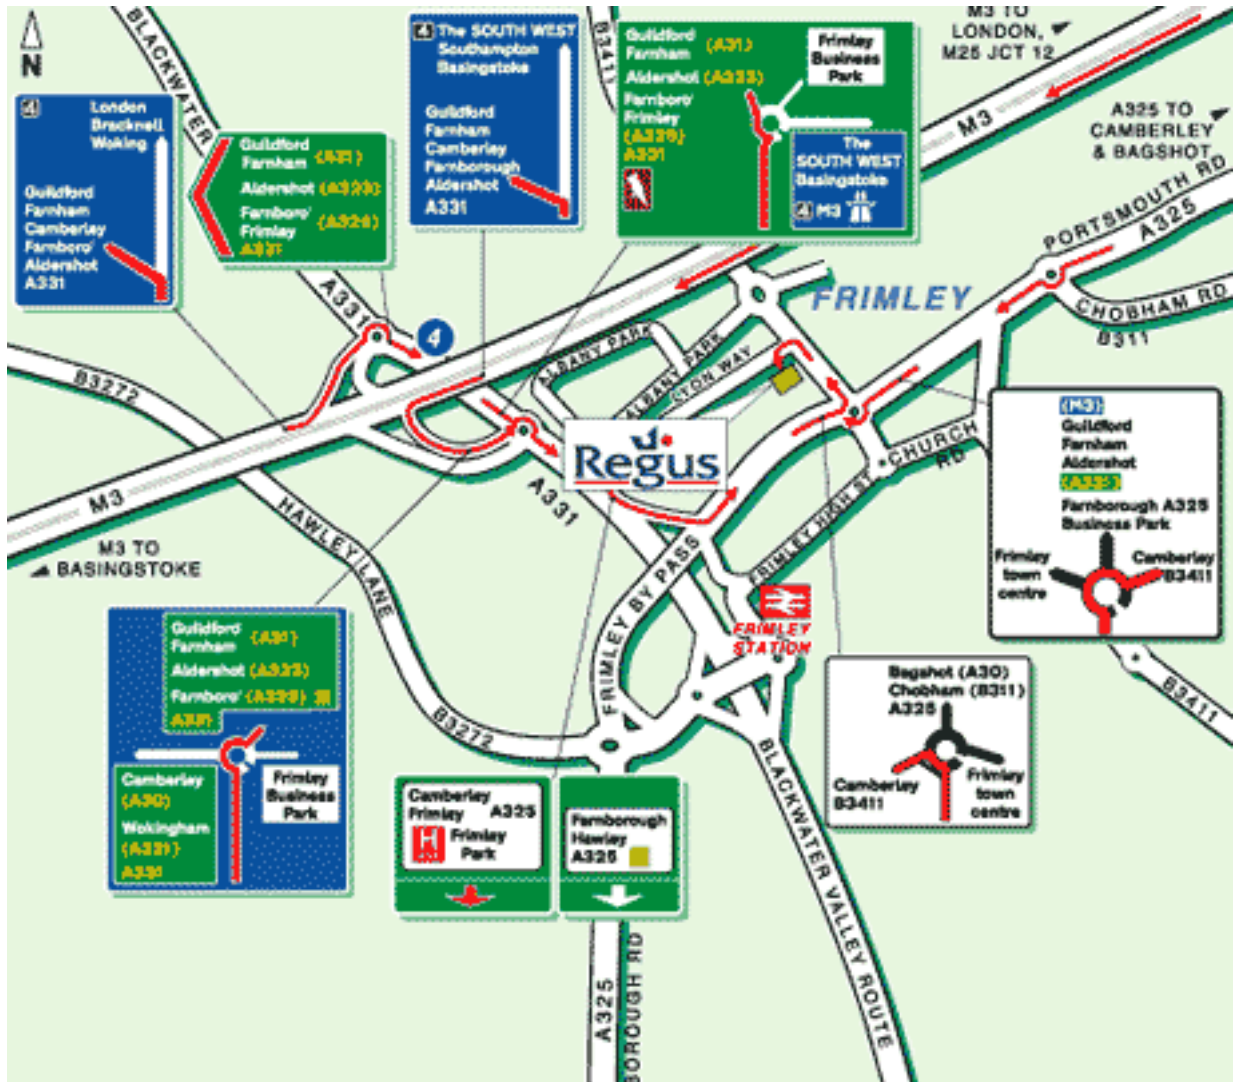

 **ISD Tech**
Integrated Security Design Ltd

ISD Tech
Quatro House
Lyon Way, Frimley Road
Camberly, Surrey
GU16 7ER

T: +44 (0)845 071 1373
F: +44 (0)845 280 1465
E: info@isd-tech.com

Directions

By Road:

- Exit M3 at Junction 4
- Follow signs for A331
- Shortly bear left onto A325
- At the island turn left into Frimley Road
- Then first left into Lyon Way
- ISD are located within the Regus office complex
- Ample visitors parking is available at the front of the building

By Air:

ISD-tech is:

- Approximately 25 Miles from London Heathrow Airport
- Approximately 45 Miles from Southampton Airport
- Approximately 50 Miles from Gatwick (London) Airport

By Public Transport:

- We are located approximately 10 minutes drive from Farnborough Station
- Farnborough is on a direct line to London Waterloo and is about a 50 minute train journey.