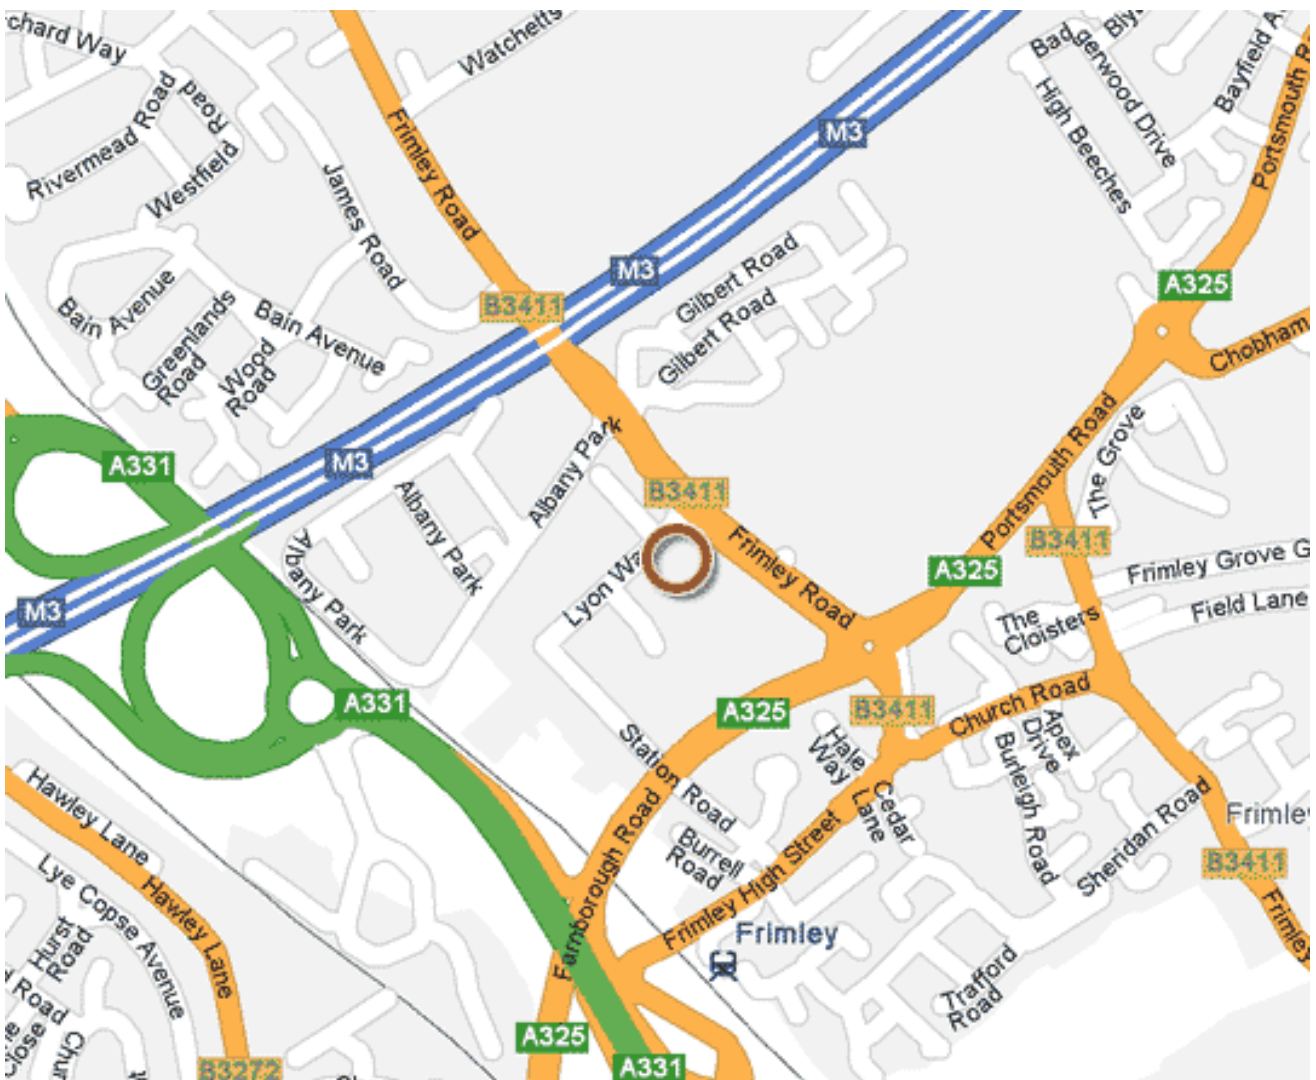

 **ISD Tech**
Integrated Security Design Ltd

ISD Tech
Quatro House
Lyon Way, Frimley Road
Camberly, Surrey
GU16 7ER

T: +44 (0)845 071 1373
F: +44 (0)845 280 1465
E: info@isd-tech.com

Directions

By Road:

- Exit M3 at Junction 4
- Follow signs for A331
- Shortly bear left onto A325
- At the island turn left into Frimley Road
- Then first left into Lyon Way
- ISD are located within the Regus office complex
- Ample visitors parking is available at the front of the building

By Air:

ISD-tech is:

- Approximately 25 Miles from London Heathrow Airport
- Approximately 45 Miles from Southampton Airport
- Approximately 50 Miles from Gatwick (London) Airport

By Public Transport:

- We are located approximately 10 minutes drive from Farnborough Station
- Farnborough is on a direct line to London Waterloo and is about a 50 minute train journey.